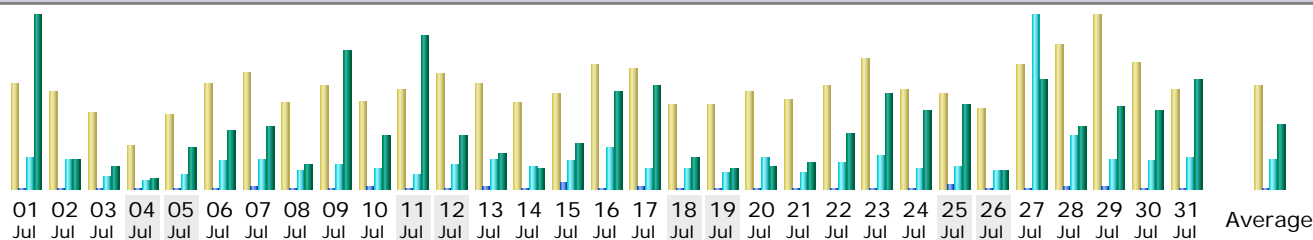

Days of month